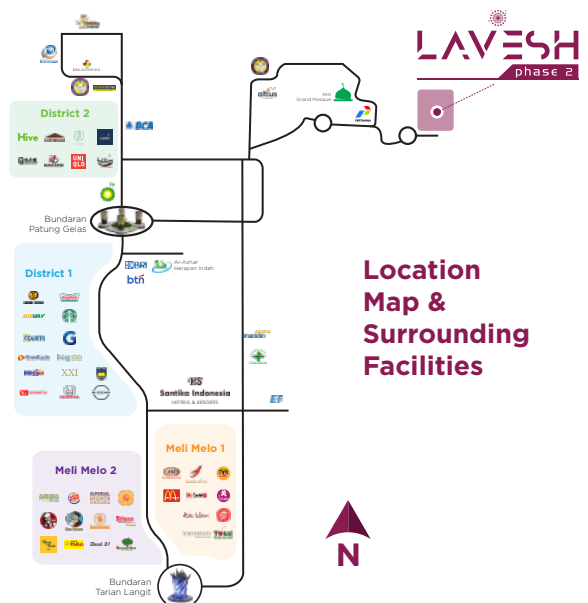

Kitchen

Master Bedroom

Kids Bedroom

Lake Views & Jogging Track

Playground

FREE FURNISHED by:

COLLECTION
by
VI V E R E

Facilities:

Private Lake | Outdoor Gym | Automatic Boomgate System
Jogging Track | Community Hall

**PROSES
KPR EXPRESS**

Kesempatan Raih **LOGAM MULIA 10^{gr*}**

**GRAND PRIZE
1 UNIT MOBIL EV***

**Location
Map &
Surrounding
Facilities**

Marketing Gallery
Komplek Meli Melo 3,
Jalan Harapan Indah Boulevard Kav.26A
Medan Satria, Bekasi 17132